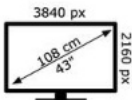

ENERG

FINLUX

43-FUF-9060

51 kWh/1000h

ABCDEF **G**

92 kWh/1000h

50656549

2019/2013